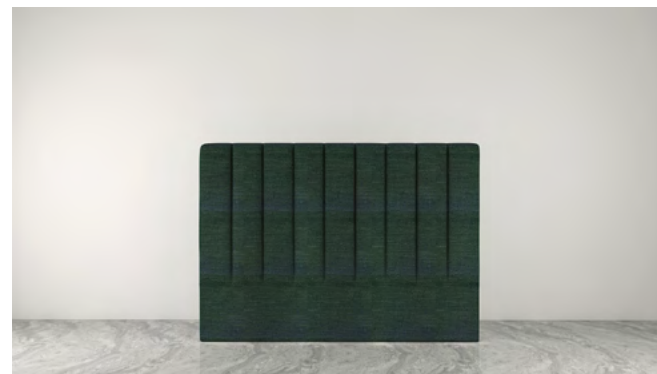

Headboard Collection

Height: 130cm

Tokyo

Height: 130cm

Bangkok

Height: 120cm

Helsinki

Height: 165cm - 150cm

Amsterdam

Height: 160cm

Madrid

Height: 160cm

Madrid XL

Height: 140cm

Mumbai

Height: 130cm

Venice

Height: 140cm

Vienna

Height: 140cm

Vienna XL

Height: 140cm

Beirut

Height: 120cm