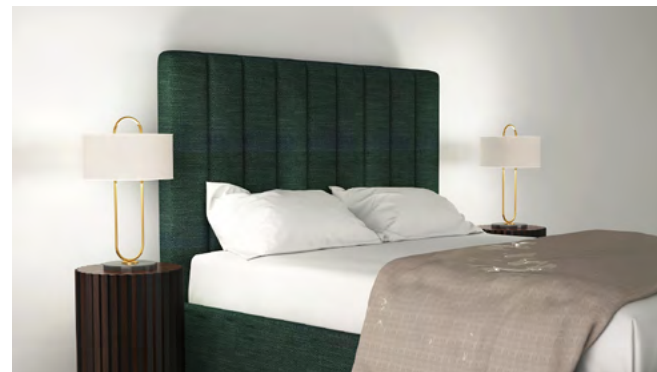

Headboard Collection

Height: 130cm

Tokyo

Height: 130cm

Bangkok

Height: 120cm

Helsinki

Height: 165cm - 150cm

Amsterdam

Height: 160cm

Madrid

Height: 160cm

Madrid XL

Height: 140cm

Mumbai

Height: 130cm

Venice

Height: 140cm

Vienna

Height: 140cm

Vienna XL

Height: 140cm

Beirut

Height: 120cm